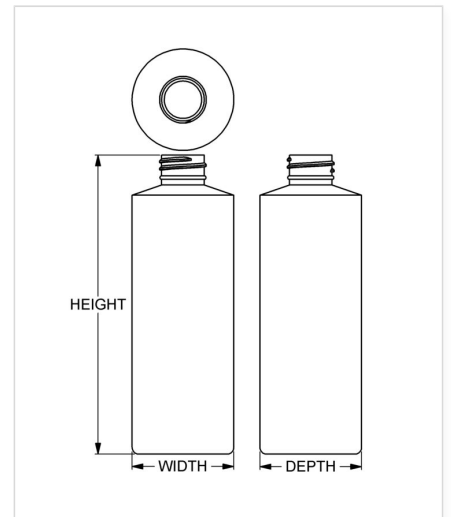

**Item:** 12 oz Standard Cylinder  
**Family:** Browse Cylinder

## Specifications

- |                                       |   |
|---------------------------------------|---|
| • <b>Capacity</b> 355 ml/cc / 12.0 oz | • <b>Height</b> 175.41 mm / 6.906 in            |
| • <b>Mold #</b> 1012                  | • <b>Width</b> 59.54 mm / 2.344 in              |
| • <b>Finish</b> 28-410                | • <b>Depth</b> 59.54 mm / 2.344 in              |
| • <b>Finish Code</b> G2               | • <b>Overflow</b> 410 ml/cc / 13.9 oz           |
| • <b>Weight</b> 27.0 g / 0.95 oz      | • <b>Max. Bead Diameter</b> 27.38 mm / 1.078 in |
| • <b>Other Weights</b> No             | • <b>Material Options</b> HDPE                  |

## Compatible closures & fitments

28 mm Continuous  
Thread Ribbed Side  
Smooth Top

28 mm Continuous  
Thread Ribbed Side  
Smooth Top

28 mm SecuRx®  
Ribbed Side Pictorial  
Top CRC

28 mm SecuRx®  
Ribbed Side Text Top  
CRC

28 mm SecuRx® Cone  
Smooth Side Pictorial  
Top CRC