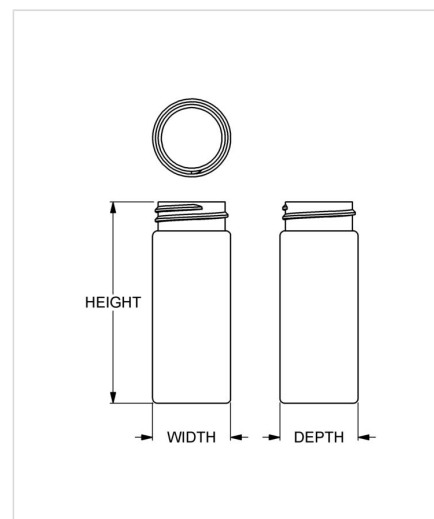

## Specifications

- |                                     |                                     |
|-------------------------------------|-------------------------------------|
| • <b>Capacity</b> 60 ml/cc / 2.0 oz | • <b>Height</b> 88.60 mm / 3.488 in |
| • <b>Mold #</b> 0258                | • <b>Width</b> 34.29 mm / 1.350 in  |
| • <b>Finish</b> 33 mm               | • <b>Depth</b> 34.29 mm / 1.350 in  |
| • <b>Finish Code</b> HA             | • <b>Overflow</b> 69 ml/cc / 2.3 oz |
| • <b>Weight</b> 9.0 g / 0.32 oz     | • <b>Max. Bead Diameter</b> N/A     |
| • <b>Other Weights</b> No           | • <b>Material Options</b> HDPE      |

## Compatible closures & fitments

33 mm Continuous  
Thread Ribbed Side  
Smooth Top

33 mm Continuous  
Thread Smooth Side  
Smooth Top

33 mm SecuRx®  
Ribbed Side Pictorial  
Top CRC

33 mm SecuRx®  
Ribbed Side Text Top  
CRC