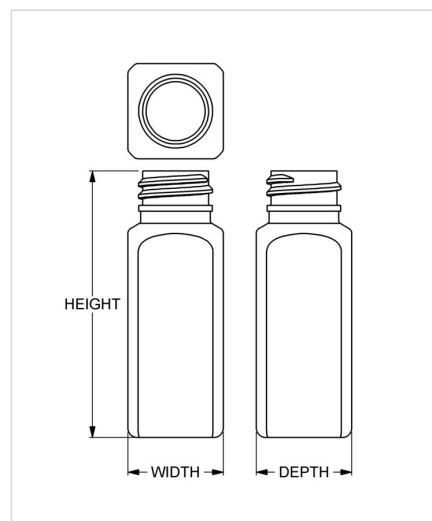

Item: 1 oz French Square

Family: Browse Square

Specifications

- | | |
|-------------------------------------|---|
| • Capacity 30 ml/cc / 1.0 oz | • Height 71.04 mm / 2.797 in |
| • Mold # 0326 | • Width 25.40 mm / 1.000 in |
| • Finish 20-410 | • Depth 25.40 mm / 1.000 in |
| • Finish Code D2 | • Overflow 32 ml/cc / 1.1 oz |
| • Weight 8.5 g / 0.30 oz | • Max. Bead Diameter 19.94 mm / 0.785 in |
| • Other Weights No | • Material Options PET |

Compatible closures & fitments

20 mm SecuRx®
Ribbed Side Text Top
CRC