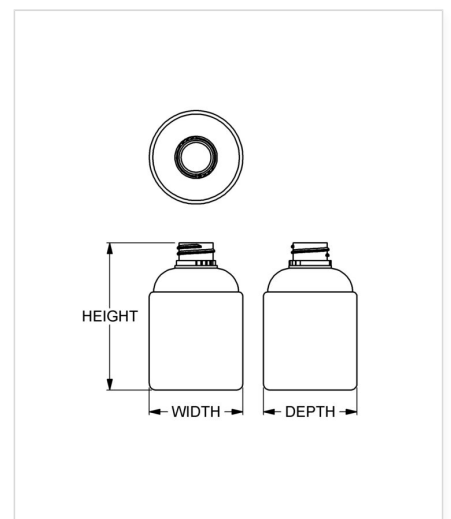

## Specifications

- |                                      |   |
|--------------------------------------|---|
| • <b>Capacity</b> 237 ml/cc / 8.0 oz | • <b>Height</b> 107.95 mm / 4.250 in            |
| • <b>Mold #</b> 0910                 | • <b>Width</b> 68.48 mm / 2.696 in              |
| • <b>Finish</b> 28 mm                | • <b>Depth</b> 68.48 mm / 2.696 in              |
| • <b>Finish Code</b> GD              | • <b>Overflow</b> 287 ml/cc / 9.7 oz            |
| • <b>Weight</b> 23.0 g / 0.81 oz     | • <b>Max. Bead Diameter</b> 28.96 mm / 1.140 in |
| • <b>Other Weights</b> No            | • <b>Material Options</b> HDPE                  |

## Compatible closures & fitments

28 mm Continuous  
Thread Ribbed Side  
Smooth Top

28 mm Continuous  
Thread Ribbed Side  
Smooth Top

28 mm SecuRx®  
Ribbed Side Pictorial  
Top CRC

28 mm SecuRx®  
Ribbed Side Text Top  
CRC

28 mm SecuRx® Cone  
Smooth Side Pictorial  
Top CRC