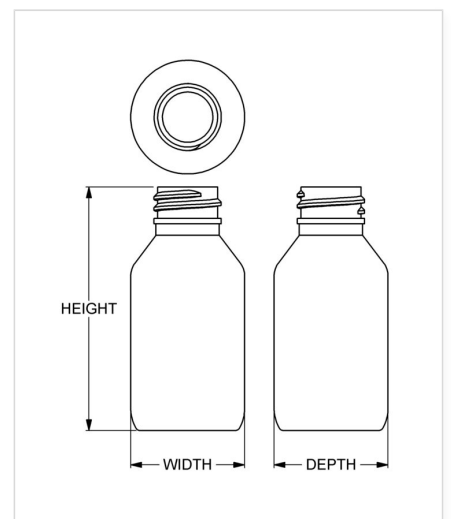

Item: 1 oz Modern Boston Round

Family: Browse Round

Specifications

- | | |
|-------------------------------------|---|
| • Capacity 30 ml/cc / 1.0 oz | • Height 71.42 mm / 2.812 in |
| • Mold # 0538 | • Width 33.35 mm / 1.313 in |
| • Finish 20-410 | • Depth 33.35 mm / 1.313 in |
| • Finish Code D2 | • Overflow 43 ml/cc / 1.5 oz |
| • Weight 8.5 g / 0.30 oz | • Max. Bead Diameter 19.89 mm / 0.783 in |
| • Other Weights No | • Material Options PET |

Compatible closures & fitments

20 mm SecuRx®
Ribbed Side Text Top
CRC