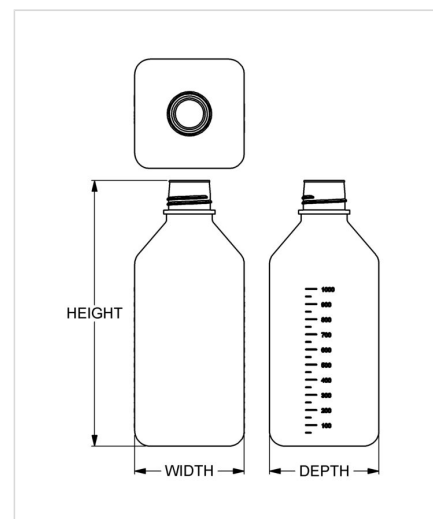

Item: 1000 ml Media Square
Family: Browse Square

Specifications

- | | |
|--|---|
| • Capacity 1000 ml/cc / 33.8 oz | • Height 222.55 mm / 8.762 in |
| • Mold # 0573 | • Width 91.57 mm / 3.605 in |
| • Finish Special | • Depth 91.57 mm / 3.605 in |
| • Finish Code IA | • Overflow 1323 ml/cc / 44.7 oz |
| • Weight 104.0 g / 3.67 oz | • Max. Bead Diameter 43.31 mm / 1.705 in |
| • Other Weights No | • Material Options PET |