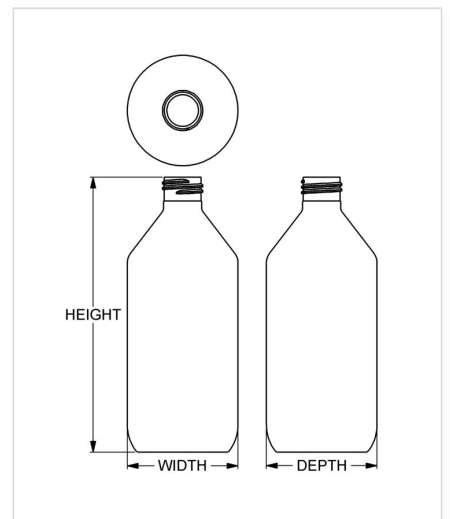

Item: 12 oz Modern Boston Round

Family: Browse Round

Specifications

- | | |
|---------------------------------------|---|
| • Capacity 355 ml/cc / 12.0 oz | • Height 161.29 mm / 6.350 in |
| • Mold # 0575 | • Width 64.77 mm / 2.550 in |
| • Finish 24 mm | • Depth 64.77 mm / 2.550 in |
| • Finish Code FA | • Overflow 397 ml/cc / 13.4 oz |
| • Weight 31.5 g / 1.11 oz | • Max. Bead Diameter 23.62 mm / 0.930 in |
| • Other Weights No | • Material Options PET |

Compatible closures & fitments

24 mm SecuRx®
Ribbed Side Pictorial
Top CRC

24 mm SecuRx®
Ribbed Side Text Top
CRC