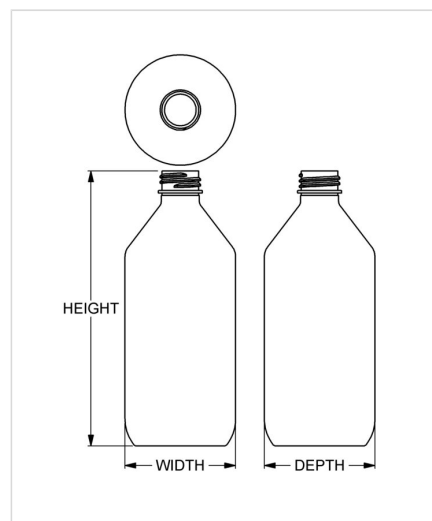

Item: 12 oz Modern Boston Round

Family: Browse Round

Specifications

- | | |
|---------------------------------------|---|
| • Capacity 355 ml/cc / 12.0 oz | • Height 161.29 mm / 6.350 in |
| • Mold # 0575 | • Width 64.77 mm / 2.550 in |
| • Finish 24-400 | • Depth 64.77 mm / 2.550 in |
| • Finish Code FB | • Overflow 397 ml/cc / 13.4 oz |
| • Weight 32.0 g / 1.13 oz | • Max. Bead Diameter 26.16 mm / 1.030 in |
| • Other Weights No | • Material Options PET |