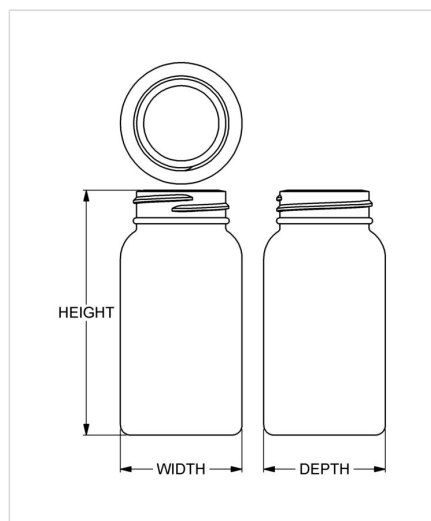

Item: 120 cc Artistic Series Wide-Mouth Round
Family: Browse Round

Specifications

- | | |
|--------------------------------------|---|
| • Capacity 120 ml/cc / 4.1 oz | • Height 95.76 mm / 3.770 in |
| • Mold # 0473 | • Width 47.50 mm / 1.870 in |
| • Finish 38-400 | • Depth 47.50 mm / 1.870 in |
| • Finish Code I1 | • Overflow 133 ml/cc / 4.5 oz |
| • Weight 19.0 g / 0.67 oz | • Max. Bead Diameter 37.87 mm / 1.491 in |
| • Other Weights No | • Material Options HDPE |

Compatible closures & fitments

38 mm Continuous
Thread Ribbed Side
Smooth Top

38 mm THUMBLE-
EZY® Dispensing Top

38 mm Continuous
Thread Smooth Side
Smooth Top

38 mm SecuRx®
Ribbed Side Pictorial
Top CRC

38 mm SecuRx®
Ribbed Side Text Top
CRC

38 mm THUMBLE-
EZY® Dispensing Top
with Raised Ring

38 mm THUMBLE-
EZY® III Dispensing
Top

38 mm SecuRx® 15ml
Dosage Cap™ with
Ribbed Side Text Top