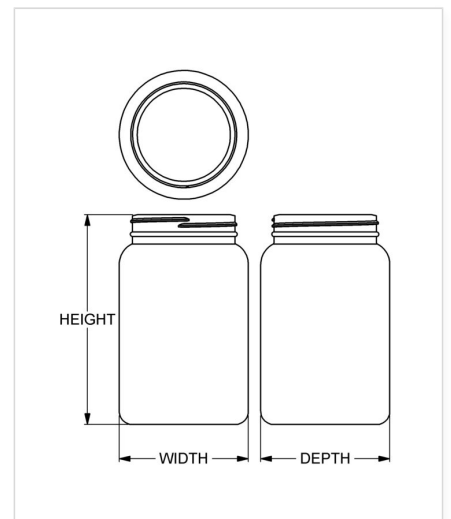

Item: 1250 cc Artistic Series Wide-Mouth Round
Family: Browse Round

Specifications

- | | |
|--|---|
| • Capacity 1250 ml/cc / 42.3 oz | • Height 175.82 mm / 6.922 in |
| • Mold # 1250 | • Width 107.95 mm / 4.250 in |
| • Finish 89-400 | • Depth 107.95 mm / 4.250 in |
| • Finish Code P1 | • Overflow 1410 ml/cc / 47.7 oz |
| • Weight 65.0 g / 2.29 oz | • Max. Bead Diameter 92.02 mm / 3.623 in |
| • Other Weights Yes | • Material Options HDPE |

Compatible closures & fitments

89 mm Continuous
Thread Ribbed Side
Smooth Top