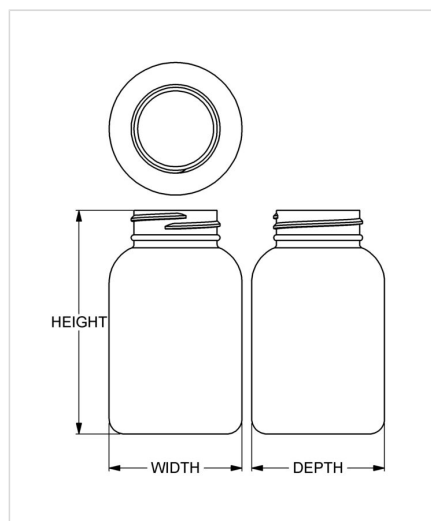

## Specifications

- |                                      |   |
|--------------------------------------|---|
| • <b>Capacity</b> 150 ml/cc / 5.1 oz | • <b>Height</b> 93.68 mm / 3.688 in             |
| • <b>Mold #</b> 0150                 | • <b>Width</b> 55.55 mm / 2.187 in              |
| • <b>Finish</b> 38-400               | • <b>Depth</b> 55.55 mm / 2.187 in              |
| • <b>Finish Code</b> I1              | • <b>Overflow</b> 176 ml/cc / 6.0 oz            |
| • <b>Weight</b> 18.0 g / 0.63 oz     | • <b>Max. Bead Diameter</b> 39.07 mm / 1.538 in |
| • <b>Other Weights</b> No            | • <b>Material Options</b> HDPE                  |

## Compatible closures & fitments

38 mm Continuous  
Thread Ribbed Side  
Smooth Top

38 mm THUMBLE-  
EZY® Dispensing Top

38 mm Continuous  
Thread Smooth Side  
Smooth Top

38 mm SecuRx®  
Ribbed Side Pictorial  
Top CRC

38 mm SecuRx®  
Ribbed Side Text Top  
CRC

38 mm THUMBLE-  
EZY® Dispensing Top  
with Raised Ring

38 mm THUMBLE-  
EZY® III Dispensing  
Top

38 mm SecuRx® 15ml  
Dosage Cap™ with  
Ribbed Side Text Top