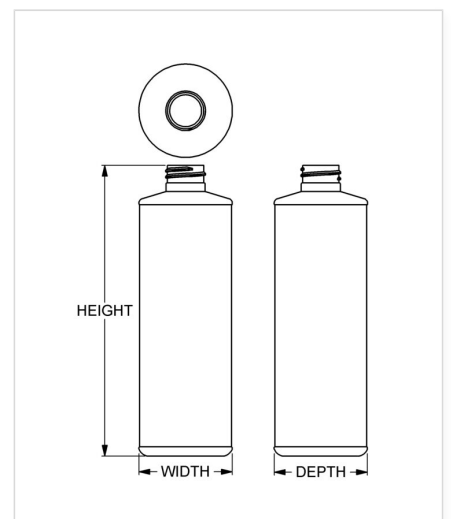

Item: 16 oz Panelled Cylinder
Family: Browse Cylinder

Specifications

- | | |
|---------------------------------------|---|
| • Capacity 473 ml/cc / 16.0 oz | • Height 200.66 mm / 7.900 in |
| • Mold # 0318 | • Width 64.39 mm / 2.535 in |
| • Finish 28-410 | • Depth 64.39 mm / 2.535 in |
| • Finish Code G2 | • Overflow 537 ml/cc / 18.2 oz |
| • Weight 34.0 g / 1.20 oz | • Max. Bead Diameter 27.38 mm / 1.078 in |
| • Other Weights No | • Material Options HDPE |

Compatible closures & fitments

28 mm Continuous
Thread Ribbed Side
Smooth Top

28 mm Continuous
Thread Ribbed Side
Smooth Top

28 mm SecuRx®
Ribbed Side Pictorial
Top CRC

28 mm SecuRx®
Ribbed Side Text Top
CRC

28 mm SecuRx® Cone
Smooth Side Pictorial
Top CRC