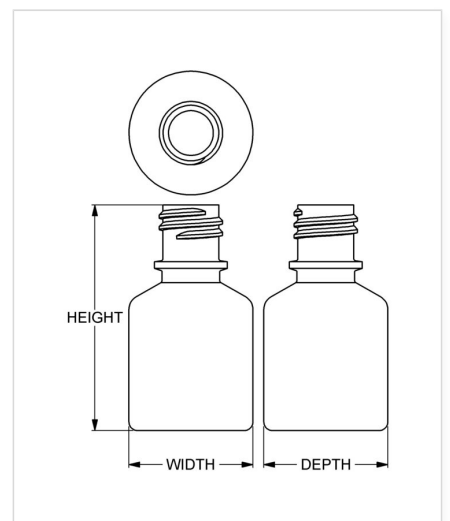

## Specifications

- |                                     |   |
|-------------------------------------|---|
| • <b>Capacity</b> 25 ml/cc / 0.8 oz | • <b>Height</b> 62.99 mm / 2.480 in             |
| • <b>Mold #</b> 0763                | • <b>Width</b> 34.54 mm / 1.360 in              |
| • <b>Finish</b> 18-415              | • <b>Depth</b> 34.54 mm / 1.360 in              |
| • <b>Finish Code</b> C3             | • <b>Overflow</b> 33 ml/cc / 1.1 oz             |
| • <b>Weight</b> 7.0 g / 0.25 oz     | • <b>Max. Bead Diameter</b> 20.75 mm / 0.817 in |
| • <b>Other Weights</b> No           | • <b>Material Options</b> HDPE                  |

## Compatible closures & fitments

18 mm Dropper Tip  
Continuous Thread  
Closure

18 mm Nasal Spray  
Continuous Thread  
Closure