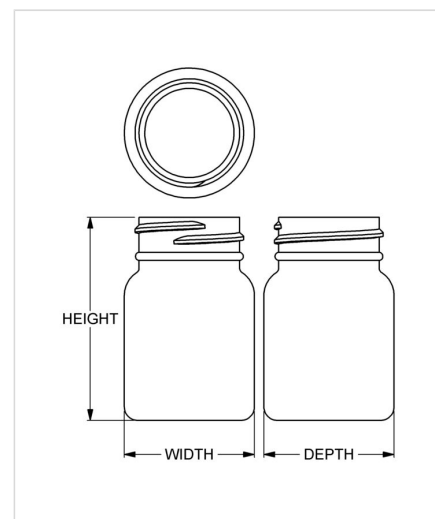

Item: 30 cc Artistic Series Wide-Mouth Round
Family: Browse Round

Specifications

- | | |
|-------------------------------------|---|
| • Capacity 30 ml/cc / 1.0 oz | • Height 59.54 mm / 2.344 in |
| • Mold # 0308 | • Width 38.10 mm / 1.500 in |
| • Finish 33-400 | • Depth 38.10 mm / 1.500 in |
| • Finish Code H1 | • Overflow 51 ml/cc / 1.7 oz |
| • Weight 7.0 g / 0.25 oz | • Max. Bead Diameter 34.47 mm / 1.357 in |
| • Other Weights No | • Material Options HDPE |

Compatible closures & fitments

33 mm Continuous
Thread Ribbed Side
Smooth Top

33 mm Continuous
Thread Smooth Side
Smooth Top

33 mm SecuRx®
Ribbed Side Text Top
CRC

33 mm SecuRx®
Ribbed Side Pictorial
Top CRC

33 mm SecuRx®
SMAT Cap Text Top
CRC