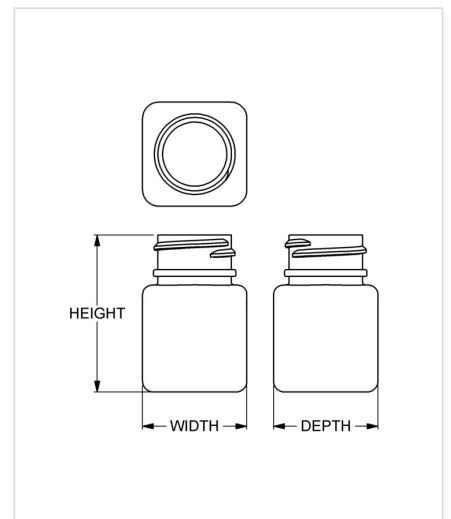

**Item:** 30 cc Wide-Mouth Square

**Family:** Browse Square

## Specifications

- |                                     |   |
|-------------------------------------|---|
| • <b>Capacity</b> 30 ml/cc / 1.0 oz | • <b>Height</b> 46.02 mm / 1.812 in             |
| • <b>Mold #</b> S030                | • <b>Width</b> 30.56 mm / 1.203 in              |
| • <b>Finish</b> 24-400              | • <b>Depth</b> 30.56 mm / 1.203 in              |
| • <b>Finish Code</b> F1             | • <b>Overflow</b> 28 ml/cc / 0.9 oz             |
| • <b>Weight</b> 5.0 g / 0.18 oz     | • <b>Max. Bead Diameter</b> 24.51 mm / 0.965 in |
| • <b>Other Weights</b> No           | • <b>Material Options</b> HDPE                  |

## Compatible closures & fitments

24 mm SecuRx®  
Ribbed Side Pictorial  
Top CRC

24 mm SecuRx®  
Ribbed Side Text Top  
CRC