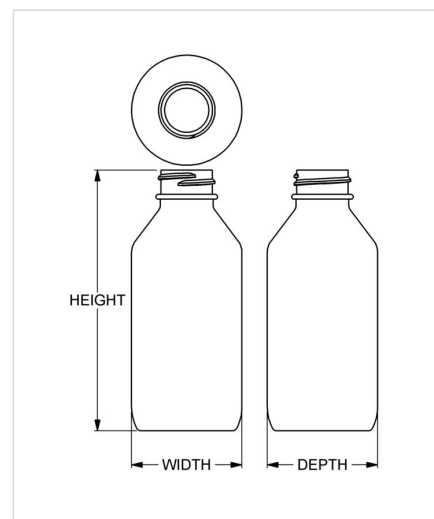

Item: 4 oz Modern Boston Round

Family: Browse Round

Specifications

- | | |
|--------------------------------------|---|
| • Capacity 118 ml/cc / 4.0 oz | • Height 109.22 mm / 4.300 in |
| • Mold # 0533 | • Width 46.13 mm / 1.816 in |
| • Finish 24-400 | • Depth 46.13 mm / 1.816 in |
| • Finish Code F1 | • Overflow 134 ml/cc / 4.5 oz |
| • Weight 16.0 g / 0.56 oz | • Max. Bead Diameter 26.06 mm / 1.026 in |
| • Other Weights No | • Material Options PET |

Compatible closures & fitments

24 mm SecuRx®
Ribbed Side Pictorial
Top CRC

24 mm SecuRx®
Ribbed Side Text Top
CRC