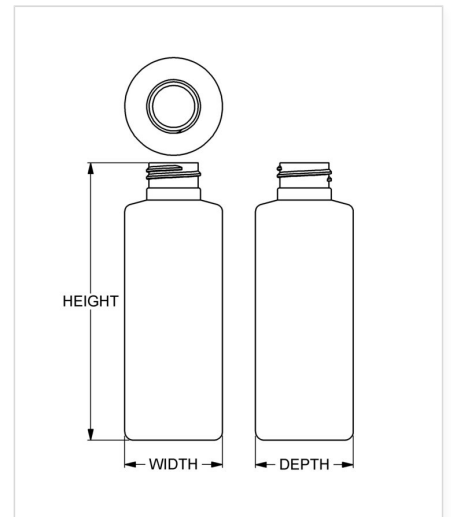

Item: 4 oz Panelled Cylinder

Family: Browse Cylinder

Specifications

- | | |
|--------------------------------------|---|
| • Capacity 118 ml/cc / 4.0 oz | • Height 122.02 mm / 4.804 in |
| • Mold # 0316 | • Width 42.93 mm / 1.690 in |
| • Finish 24-410 | • Depth 42.93 mm / 1.690 in |
| • Finish Code F2 | • Overflow 140 ml/cc / 4.7 oz |
| • Weight 15.0 g / 0.53 oz | • Max. Bead Diameter 23.62 mm / 0.930 in |
| • Other Weights No | • Material Options HDPE |

Compatible closures & fitments

24 mm SecuRx®
Ribbed Side Pictorial
Top CRC

24 mm SecuRx®
Ribbed Side Text Top
CRC