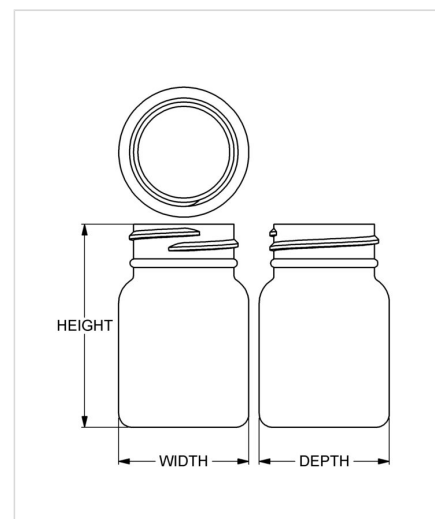

## Specifications

- |                                     |   |
|-------------------------------------|---|
| • <b>Capacity</b> 40 ml/cc / 1.4 oz | • <b>Height</b> 59.54 mm / 2.344 in             |
| • <b>Mold #</b> 0040                | • <b>Width</b> 38.10 mm / 1.500 in              |
| • <b>Finish</b> 33-400              | • <b>Depth</b> 38.10 mm / 1.500 in              |
| • <b>Finish Code</b> H1             | • <b>Overflow</b> 51 ml/cc / 1.7 oz             |
| • <b>Weight</b> 7.0 g / 0.25 oz     | • <b>Max. Bead Diameter</b> 34.47 mm / 1.357 in |
| • <b>Other Weights</b> No           | • <b>Material Options</b> HDPE                  |

## Compatible closures & fitments

33 mm Continuous  
Thread Ribbed Side  
Smooth Top

33 mm Continuous  
Thread Smooth Side  
Smooth Top

33 mm SecuRx®  
Ribbed Side Text Top  
CRC

33 mm SecuRx®  
Ribbed Side Pictorial  
Top CRC