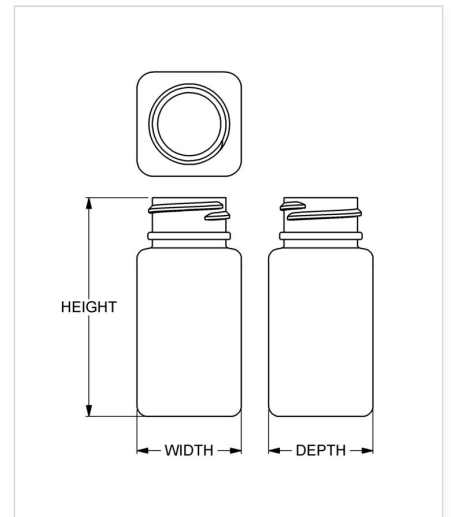

Item: 45 cc Wide-Mouth Square

Family: Browse Square

Specifications

- | | |
|-------------------------------------|---|
| • Capacity 45 ml/cc / 1.5 oz | • Height 64.14 mm / 2.525 in |
| • Mold # S045 | • Width 30.56 mm / 1.203 in |
| • Finish 24-400 | • Depth 30.56 mm / 1.203 in |
| • Finish Code F1 | • Overflow 42 ml/cc / 1.4 oz |
| • Weight 7.0 g / 0.25 oz | • Max. Bead Diameter 24.51 mm / 0.965 in |
| • Other Weights No | • Material Options HDPE |

Compatible closures & fitments

24 mm SecuRx®
Ribbed Side Pictorial
Top CRC

24 mm SecuRx®
Ribbed Side Text Top
CRC