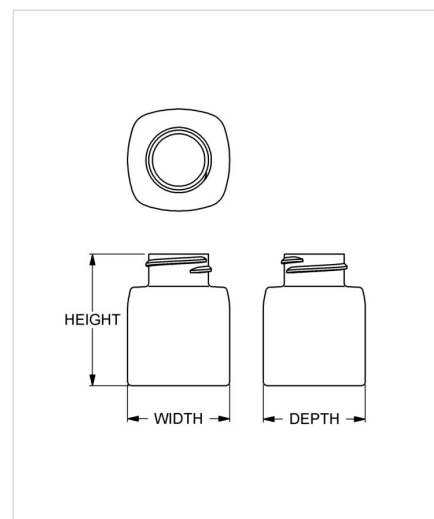

Item: 50 cc Parabolic Square
Family: Browse Square

Specifications

- | | |
|-------------------------------------|-------------------------------------|
| • Capacity 50 ml/cc / 1.7 oz | • Height 55.14 mm / 2.171 in |
| • Mold # 0373 | • Width 42.67 mm / 1.680 in |
| • Finish 28 mm | • Depth 42.67 mm / 1.680 in |
| • Finish Code GB | • Overflow 60 ml/cc / 2.0 oz |
| • Weight 9.5 g / 0.34 oz | • Max. Bead Diameter N/A |
| • Other Weights No | • Material Options HDPE |

Compatible closures & fitments

28 mm Continuous
Thread Ribbed Side
Smooth Top

28 mm SecuRx® Cone
Smooth Side Pictorial
Top CRC

28 mm SecuRx®
Ribbed Side Pictorial
Top CRC

28 mm SecuRx®
Ribbed Side Text Top
CRC