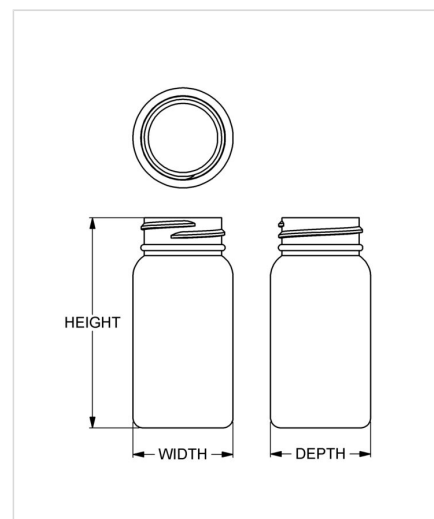

Item: 60 cc Artistic Series Wide-Mouth Round

Family: Browse Round

Specifications

- | | |
|-------------------------------------|---|
| • Capacity 60 ml/cc / 2.0 oz | • Height 80.16 mm / 3.156 in |
| • Mold # 0060 | • Width 38.10 mm / 1.500 in |
| • Finish 33-400 | • Depth 38.10 mm / 1.500 in |
| • Finish Code H1 | • Overflow 74 ml/cc / 2.5 oz |
| • Weight 9.5 g / 0.34 oz | • Max. Bead Diameter 32.51 mm / 1.280 in |
| • Other Weights No | • Material Options HDPE |

Compatible closures & fitments

33 mm Continuous
Thread Ribbed Side
Smooth Top

33 mm Continuous
Thread Smooth Side
Smooth Top

33 mm SecuRx®
Ribbed Side Text Top
CRC

33 mm SecuRx®
Ribbed Side Pictorial
Top CRC