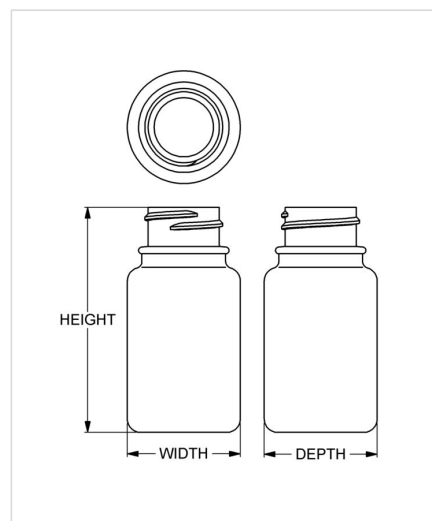

Item: 60 cc Classic Series Wide-Mouth Round

Family: Browse Round

Specifications

- | | |
|-------------------------------------|---|
| • Capacity 60 ml/cc / 2.0 oz | • Height 79.17 mm / 3.117 in |
| • Mold # 0061 | • Width 39.67 mm / 1.562 in |
| • Finish 28-400 | • Depth 39.67 mm / 1.562 in |
| • Finish Code G9 | • Overflow 72 ml/cc / 2.4 oz |
| • Weight 9.0 g / 0.32 oz | • Max. Bead Diameter 32.18 mm / 1.267 in |
| • Other Weights Yes | • Material Options HDPE |

Compatible closures & fitments

28 mm Continuous
Thread Ribbed Side
Smooth Top

28 mm SecuRx®
Ribbed Side Pictorial
Top CRC

28 mm SecuRx®
Ribbed Side Text Top
CRC

28 mm SecuRx® Cone
Smooth Side Pictorial
Top CRC