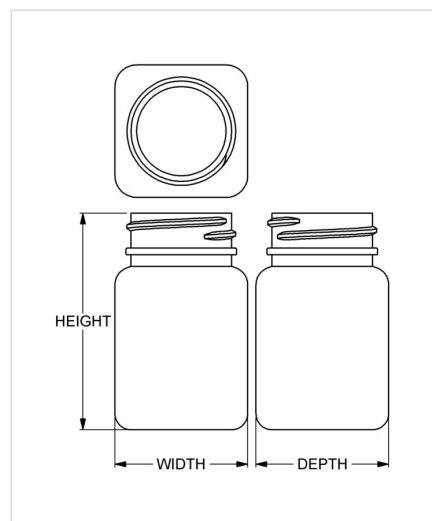

Item: 60 cc Wide-Mouth Square

Family: Browse Square

Specifications

- | | |
|-------------------------------------|---|
| • Capacity 60 ml/cc / 2.0 oz | • Height 63.50 mm / 2.500 in |
| • Mold # S060 | • Width 38.86 mm / 1.530 in |
| • Finish 33-400 | • Depth 38.86 mm / 1.530 in |
| • Finish Code H1 | • Overflow 69 ml/cc / 2.3 oz |
| • Weight 9.0 g / 0.32 oz | • Max. Bead Diameter 32.77 mm / 1.290 in |
| • Other Weights No | • Material Options HDPE |

Compatible closures & fitments

33 mm Continuous
Thread Ribbed Side
Smooth Top

33 mm Continuous
Thread Smooth Side
Smooth Top

33 mm SecuRx®
Ribbed Side Text Top
CRC

33 mm SecuRx®
Ribbed Side Pictorial
Top CRC

33 mm SecuRx®
SMAT Cap Text Top
CRC