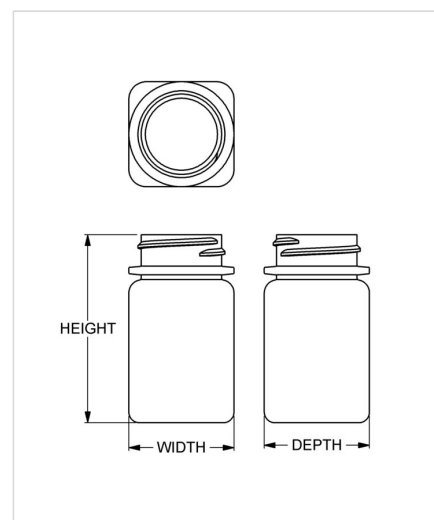

Item: 60 cc Wide-Mouth Square

Family: Browse Square

Specifications

- | | |
|-------------------------------------|---|
| • Capacity 60 ml/cc / 2.0 oz | • Height 68.96 mm / 2.715 in |
| • Mold # 0232 | • Width 38.48 mm / 1.515 in |
| • Finish 33-400 | • Depth 38.48 mm / 1.515 in |
| • Finish Code H1 | • Overflow 72 ml/cc / 2.4 oz |
| • Weight 10.0 g / 0.35 oz | • Max. Bead Diameter 38.86 mm / 1.530 in |
| • Other Weights No | • Material Options HDPE |

Compatible closures & fitments

33 mm Continuous
Thread Ribbed Side
Smooth Top

33 mm Continuous
Thread Smooth Side
Smooth Top