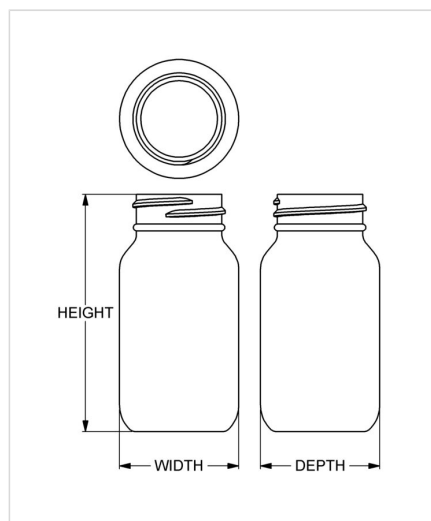

Item: 75 cc Artistic Series Wide-Mouth Round
Family: Browse Round

Specifications

- | | |
|-------------------------------------|-------------------------------------------------|
| • Capacity 75 ml/cc / 2.5 oz | • Height 81.92 mm / 3.225 in |
| • Mold # A075 | • Width 41.05 mm / 1.616 in |
| • Finish 33-400 | • Depth 41.05 mm / 1.616 in |
| • Finish Code H1 | • Overflow 83 ml/cc / 2.8 oz |
| • Weight 11.2 g / 0.40 oz | • Max. Bead Diameter 31.88 mm / 1.255 in |
| • Other Weights No | • Material Options HDPE |

Compatible closures & fitments

33 mm Continuous
Thread Ribbed Side
Smooth Top

33 mm Continuous
Thread Smooth Side
Smooth Top

33 mm SecuRx®
Ribbed Side Text Top
CRC

33 mm SecuRx®
Ribbed Side Pictorial
Top CRC

33 mm SecuRx®
SMAT Cap Text Top
CRC