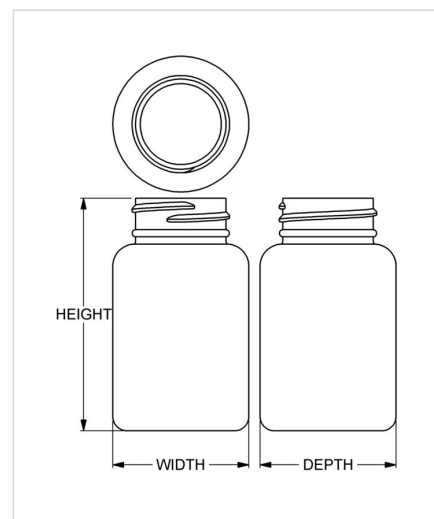

## Specifications

- |                                     |  |
|-------------------------------------|--|
| • <b>Capacity</b> 75 ml/cc / 2.5 oz | • <b>Height</b> 75.79 mm / 2.984 in          |
| • <b>Mold #</b> 0713                | • <b>Width</b> 44.22 mm / 1.741 in           |
| • <b>Finish</b> 33-400              | • <b>Depth</b> 44.22 mm / 1.741 in           |
| • <b>Finish Code</b> H1             | • <b>Overflow</b> 89 ml/cc / 3.0 oz          |
| • <b>Weight</b> 11.0 g / 0.39 oz    | • <b>Max. Bead Diameter</b> 32 mm / 1.260 in |
| • <b>Other Weights</b> No           | • <b>Material Options</b> HDPE               |

## Compatible closures & fitments

33 mm Continuous  
Thread Ribbed Side  
Smooth Top

33 mm Continuous  
Thread Smooth Side  
Smooth Top

33 mm SecuRx®  
Ribbed Side Text Top  
CRC

33 mm SecuRx®  
Ribbed Side Pictorial  
Top CRC

33 mm SecuRx®  
SMAT Cap Text Top  
CRC