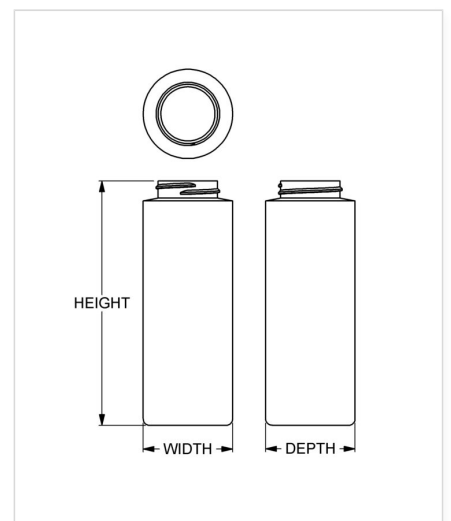

## Specifications

- |                                      |                                      |
|--------------------------------------|--------------------------------------|
| • <b>Capacity</b> 237 ml/cc / 8.0 oz | • <b>Height</b> 143.36 mm / 5.644 in |
| • <b>Mold #</b> 1008                 | • <b>Width</b> 52.37 mm / 2.062 in   |
| • <b>Finish</b> 38-400               | • <b>Depth</b> 52.40 mm / 2.063 in   |
| • <b>Finish Code</b> I1              | • <b>Overflow</b> 271 ml/cc / 9.2 oz |
| • <b>Weight</b> 20.0 g / 0.71 oz     | • <b>Max. Bead Diameter</b> N/A      |
| • <b>Other Weights</b> No            | • <b>Material Options</b> HDPE       |

## Compatible closures & fitments

38 mm Continuous  
Thread Ribbed Side  
Smooth Top

38 mm THUMBLE-  
EZY® Dispensing Top

38 mm Continuous  
Thread Smooth Side  
Smooth Top

38 mm THUMBLE-  
EZY® Dispensing Top  
with Raised Ring

38 mm THUMBLE-  
EZY® III Dispensing  
Top